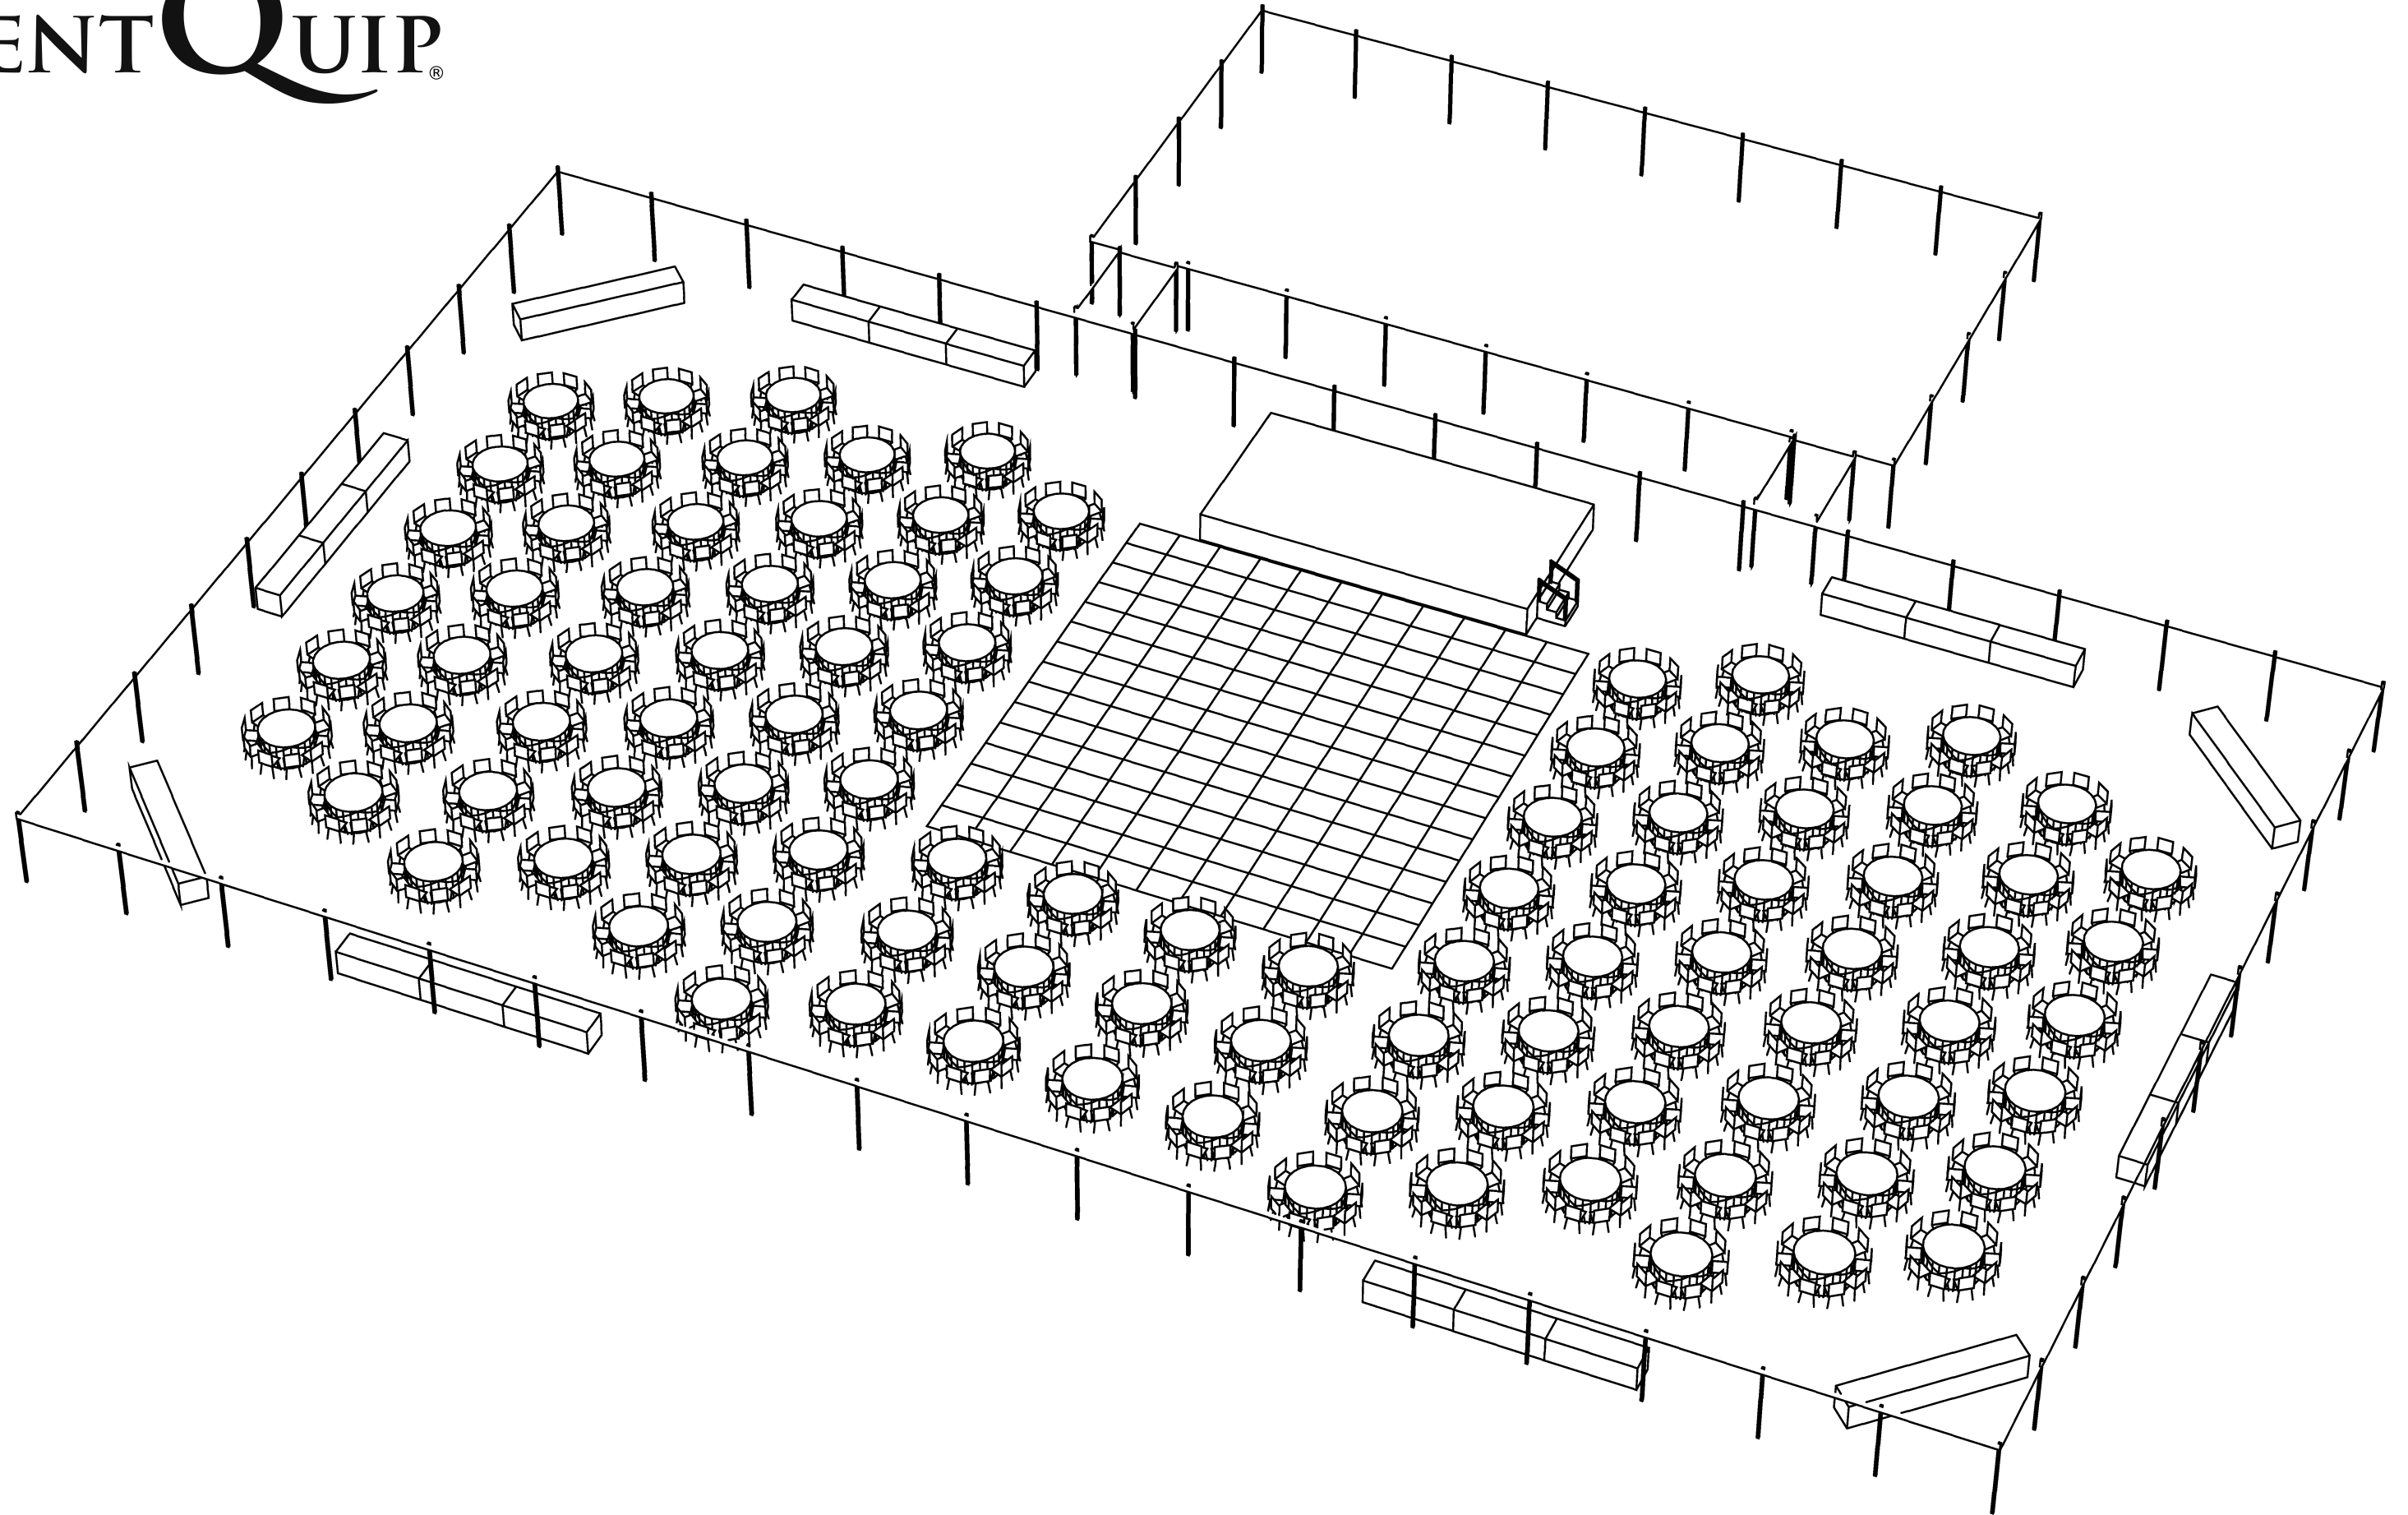

EVENT QUIP®

TENT: 100x180 | 18,000 sq ft

GUESTS SEATED: 1000

CATER TENT: 40x80 | 3200 sq ft

STAGE: 16x32'

DANCE FLOOR: 44x45'