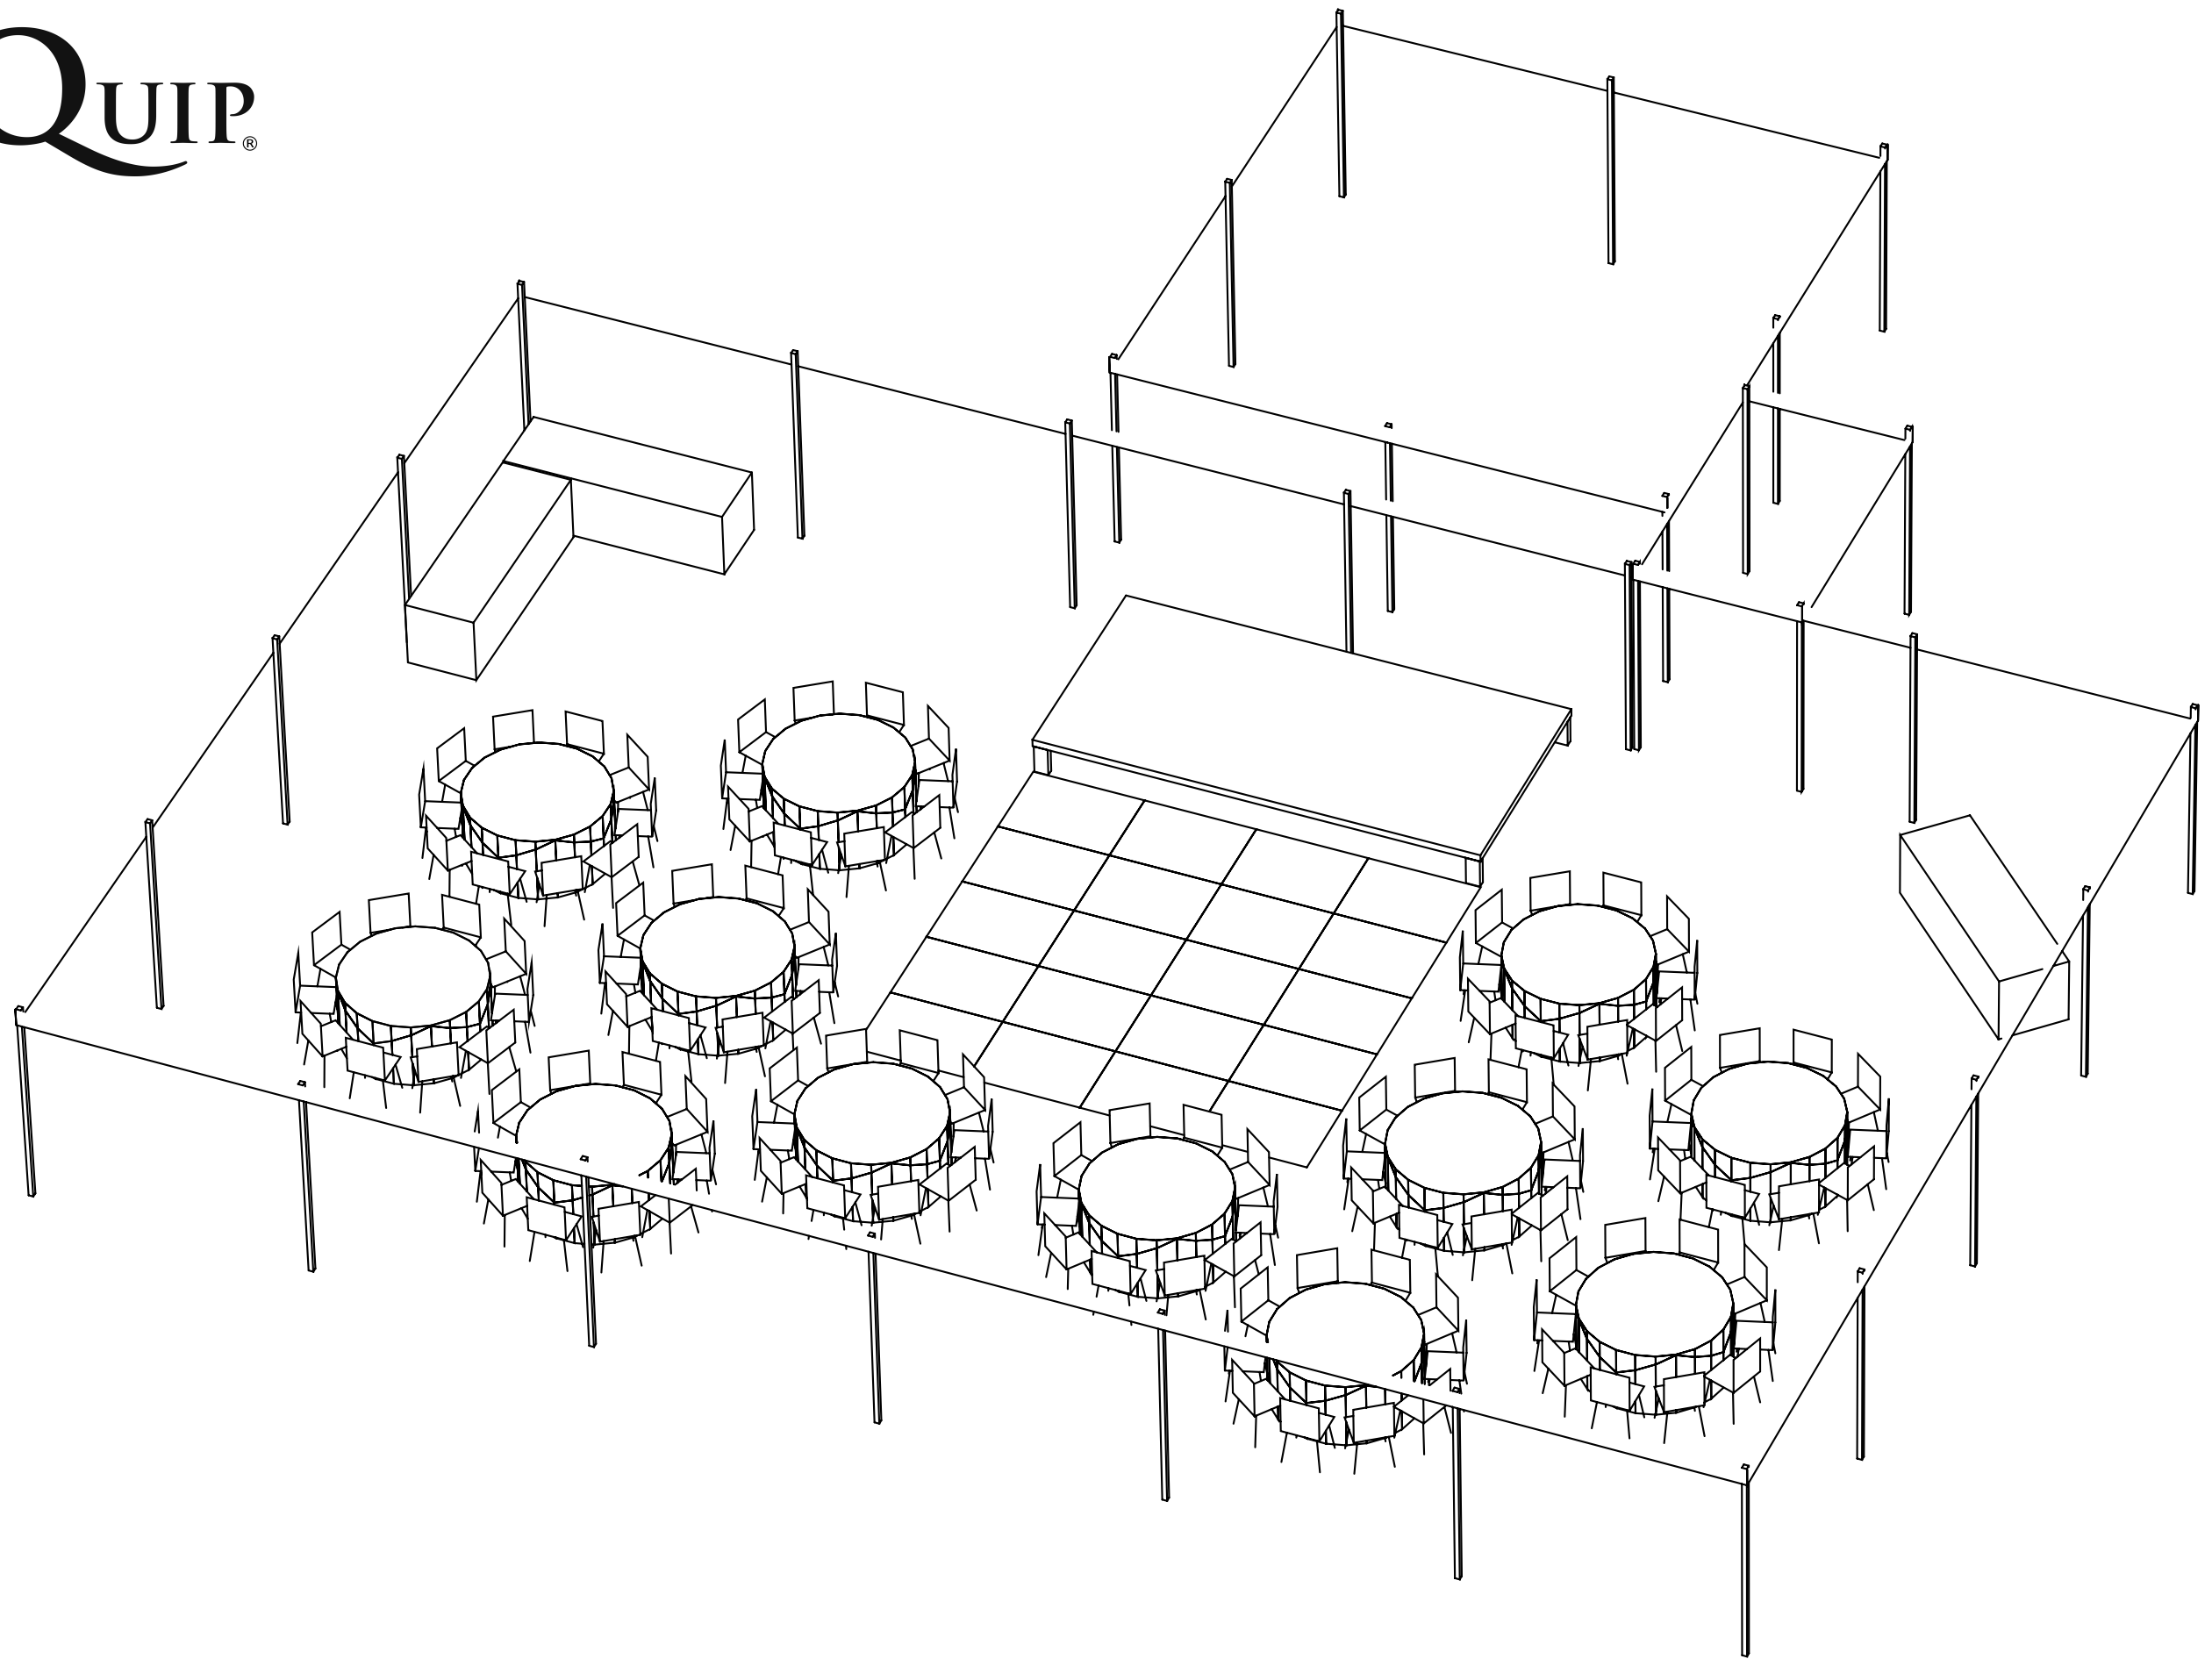

EVENT QUIP®

TENT: 40x60 | 2400 sq ft

GUESTS SEATED: 120

CATER TENT: 20x20 | 400 sq ft

STAGE: 8x16'

DANCE FLOOR: 12x20'