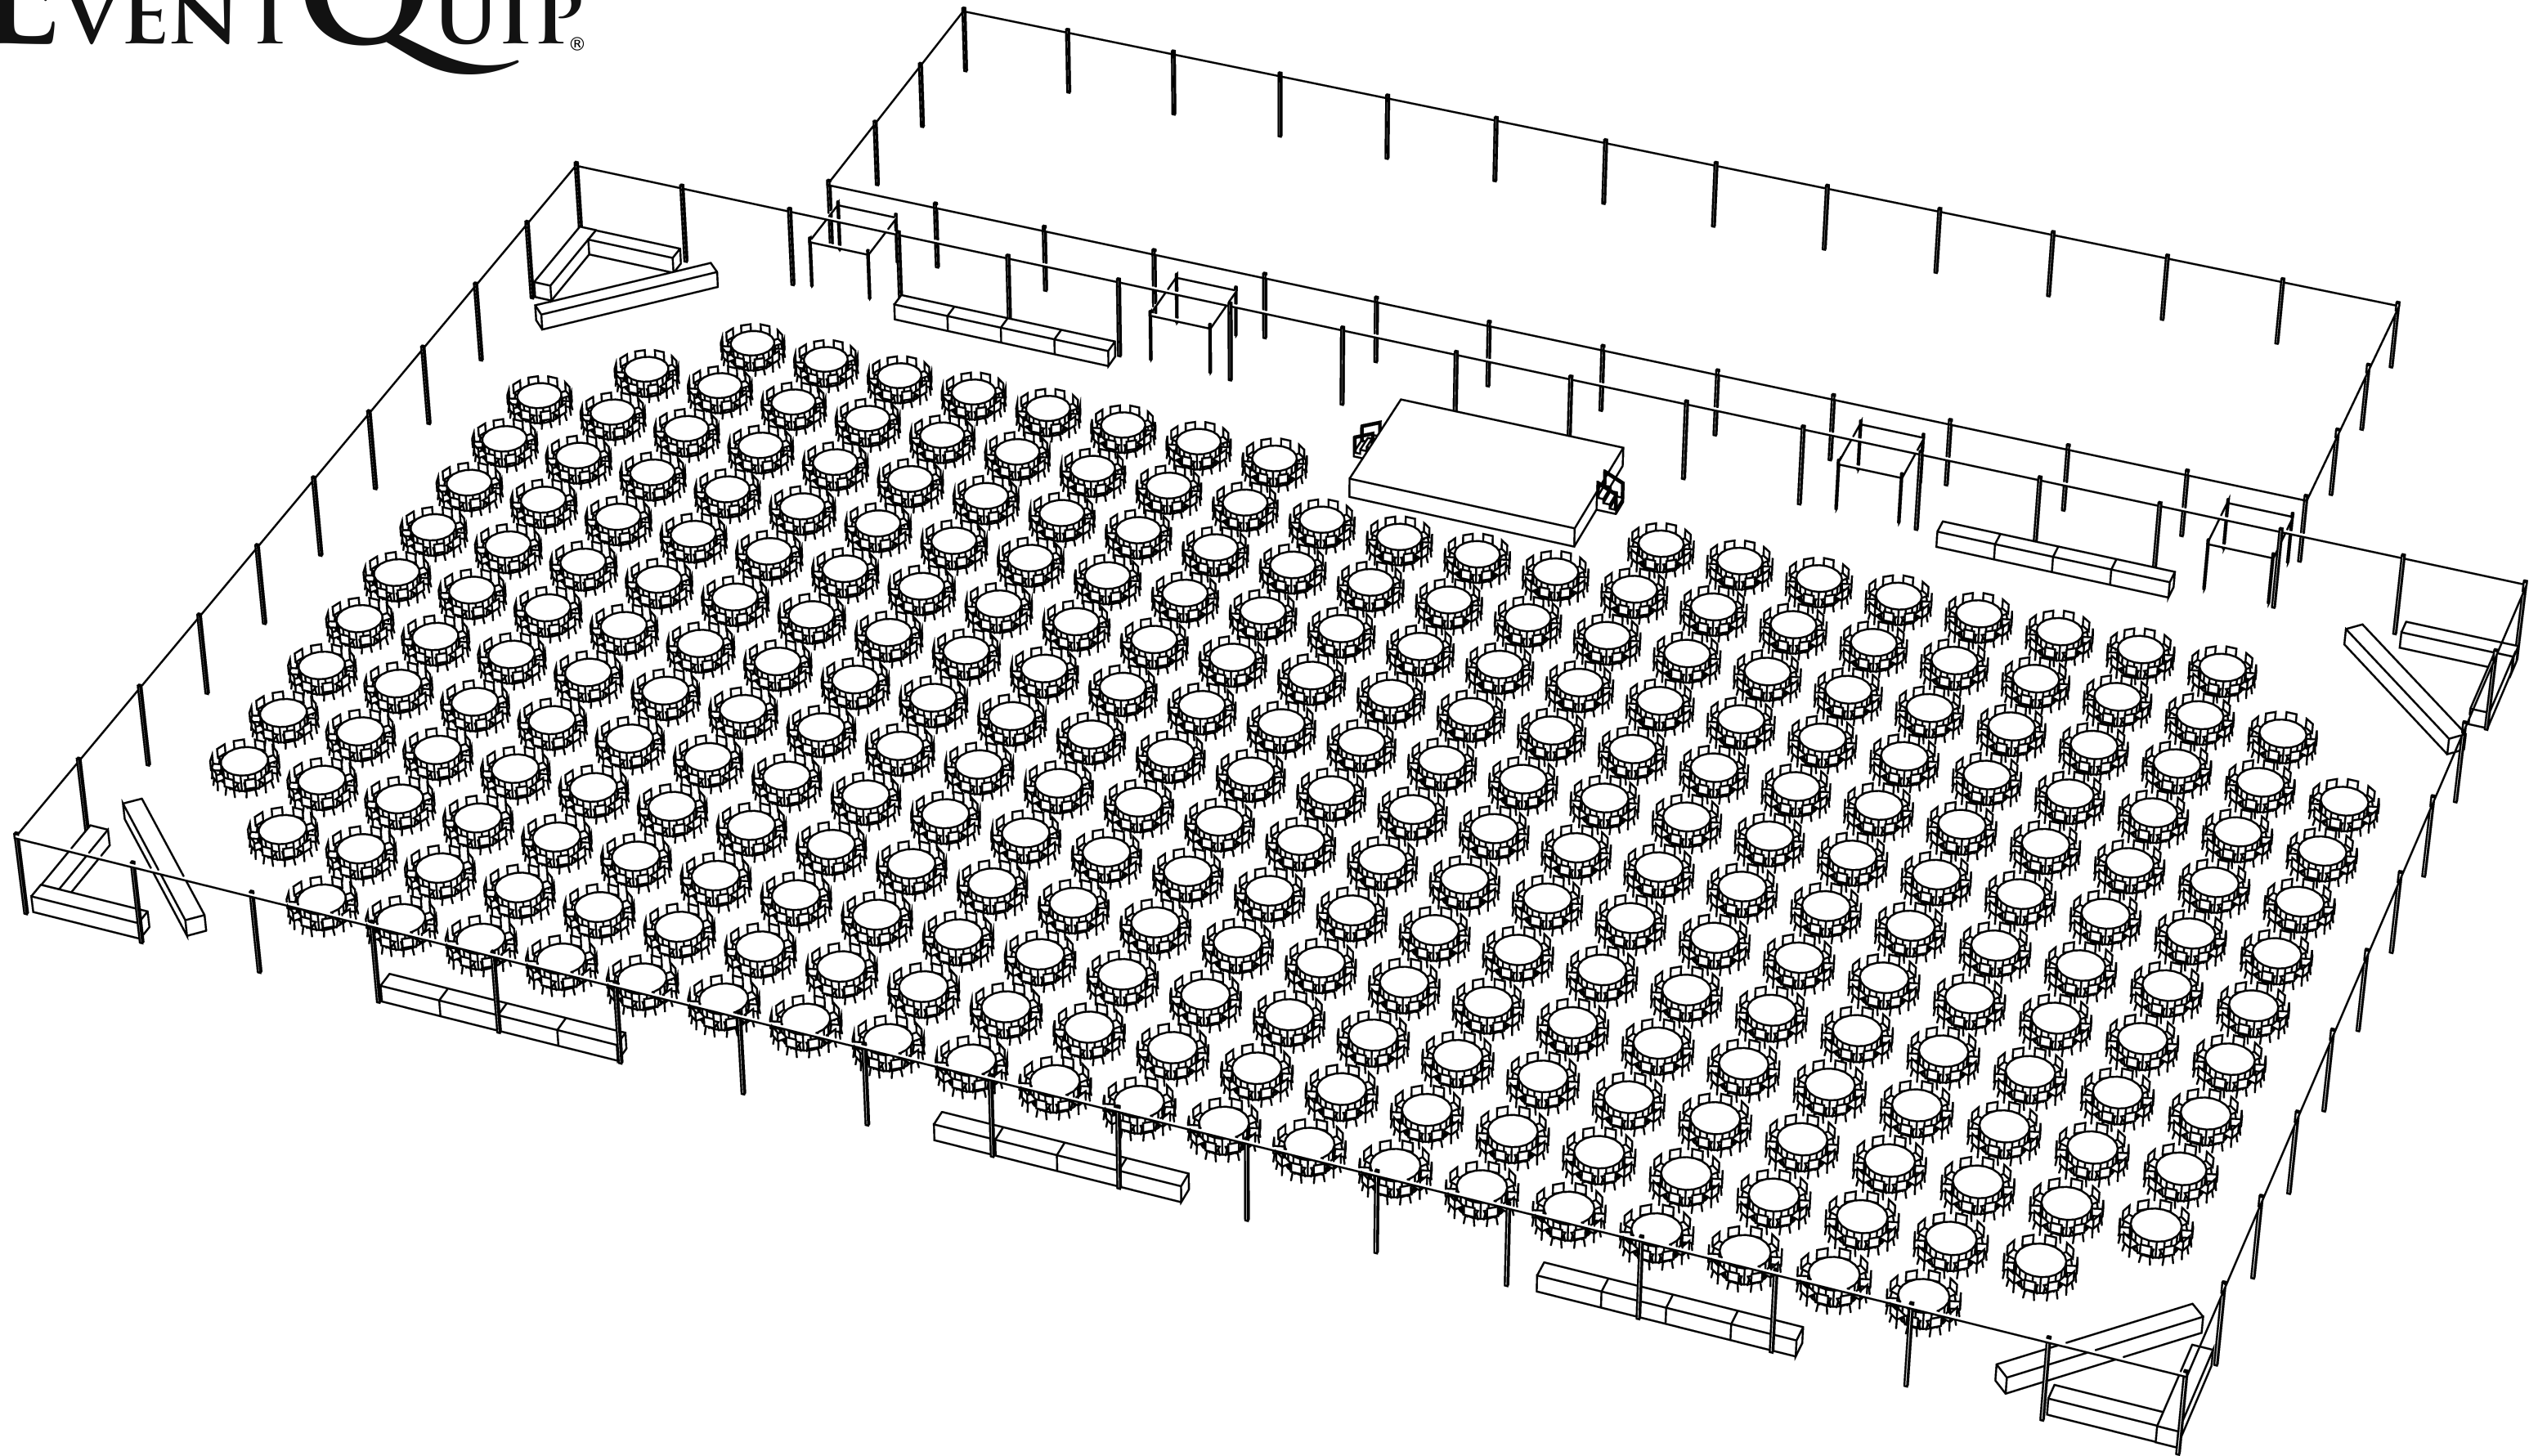

# EVENT QUIP®

TENT: 164x279 | 45,750 sq ft

GUESTS SEATED: 3000

CATER TENT: 50x213 | 10,650 sq ft

STAGE: 20x130

DANCE FLOOR: n/a